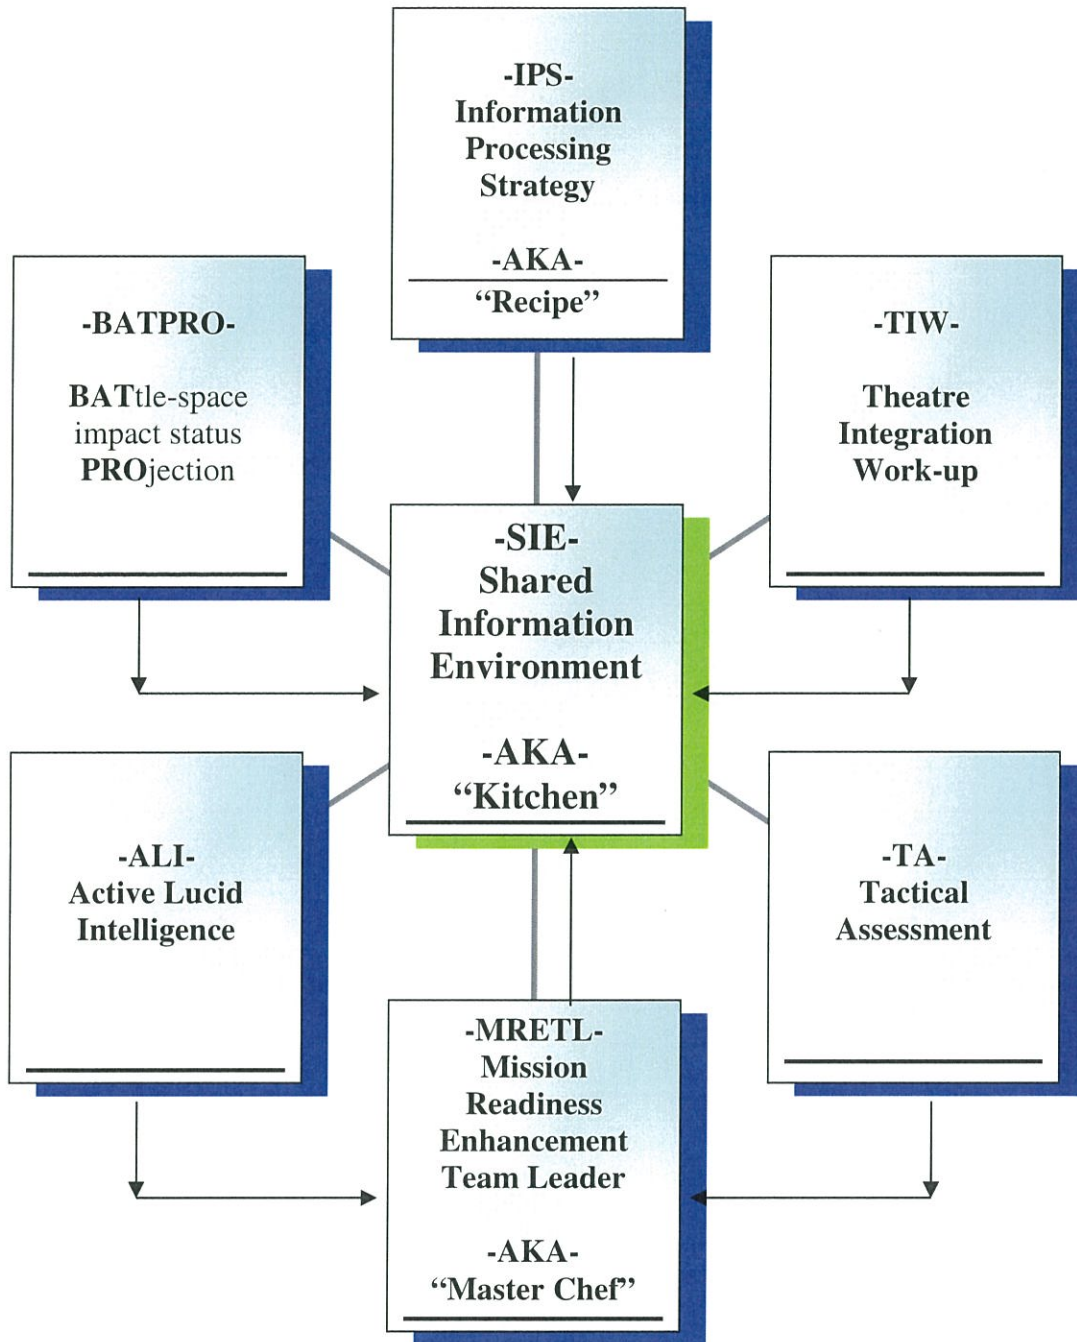

Owens Ready-Go System  
Tactical Situational Awareness

See Definitions And Initiation Protocols

## **OWENS READY-GO SYSTEM**

#### **Definitions:**

**ALI** –Active Lucid Intelligence: Recognition of real-time evolving Intel.

**BATPRO** –**BAT**tle-space Impact Status **PRO**jection [How scene will look if variables controlled by TEAM/SA are played out –vs- how scene will look if variables controlled by Suspect(s) are played out]

**TIW** –Theatre Integration Work-up

**UL** –Unit in the Loop: The combined 14 Activated Kitchen Operators.