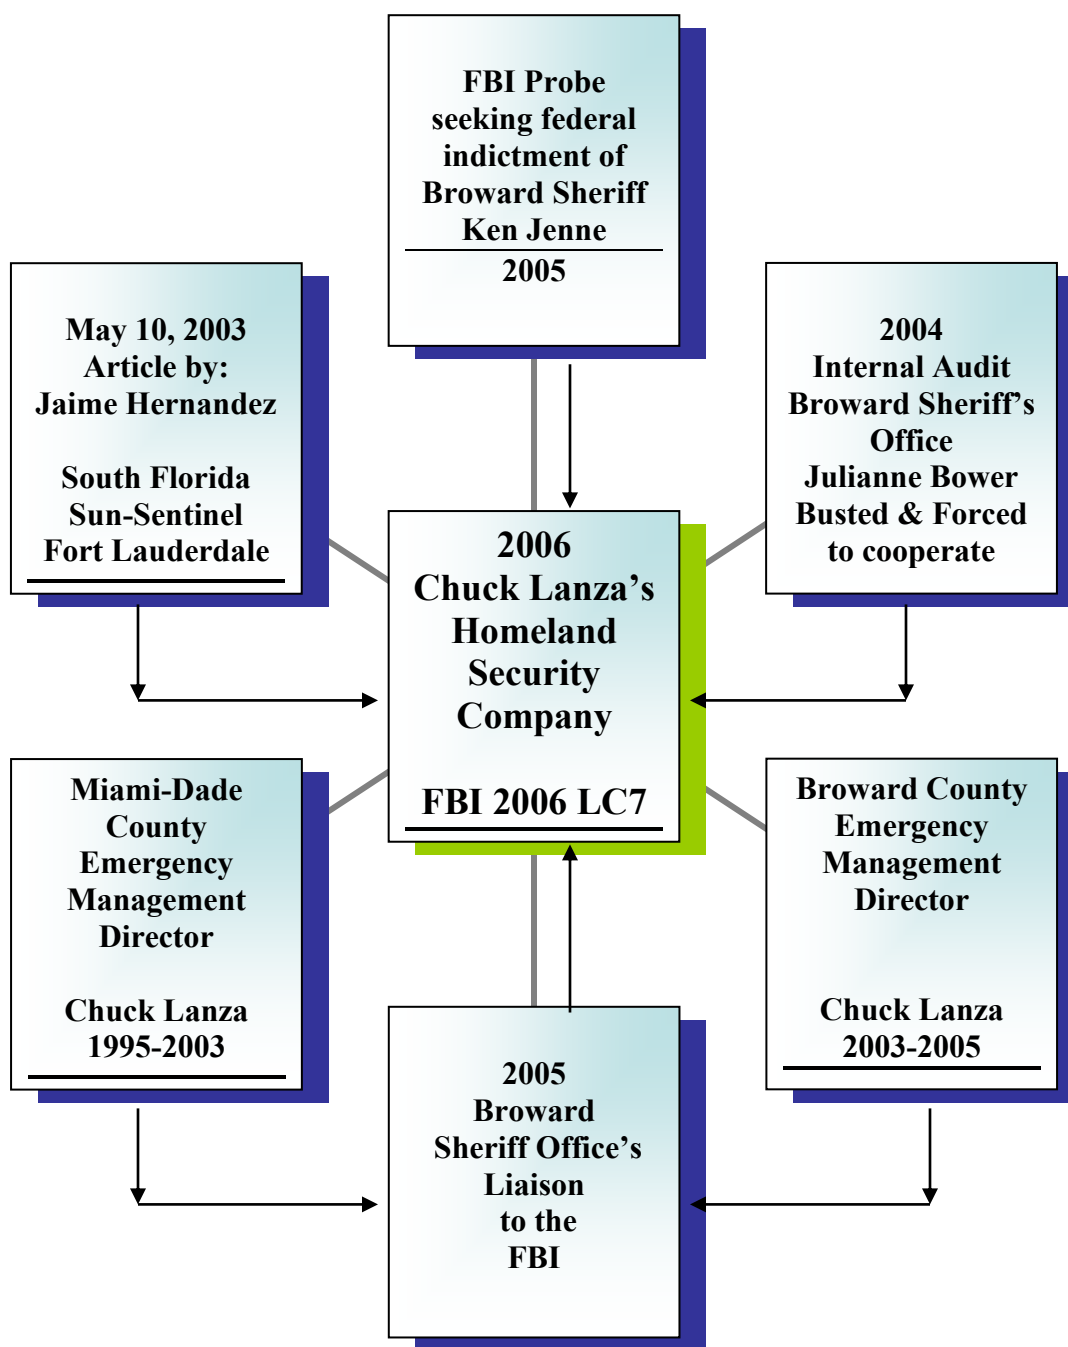

## Liberty City 7

### HYPOTHETICAL FOR "TABLE-TOP" COURSE TRAINING

ESTIMATION ON WHY NARSEAL BATISTE WAS TARGETED FOR AN ANTI-TERRORISM INVESTIGATION, AND HOW IT CAME TO BE THAT THE FBI JUST HAPPENED UPON HIM ON A CITY STREET THAT WAS HISTORICALLY KNOWN FOR CRIME, BUT THAT THROUGH NARSEAL'S LEADERSHIP WAS FASTLY HELPING TO REDUCE CRIME.